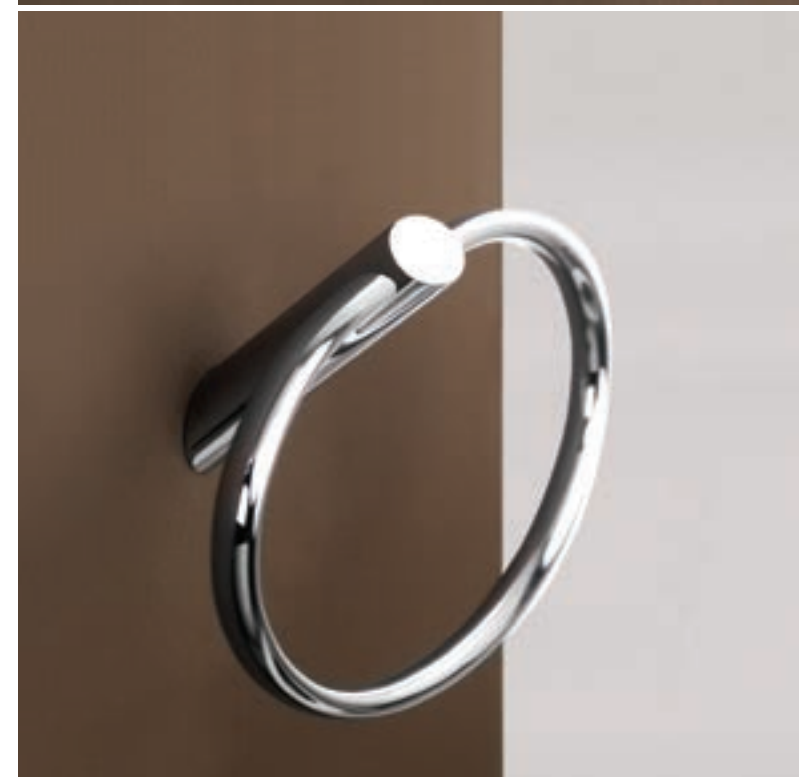

25700
PORTA SALVIETTA 45 CM
/ 45 CM TOWEL RAIL

25608
PORTA BICCHIERE A
MURO / WALL-MOUNTED
TUMBLER HOLDER

25709
PORTA SALVIETTA AD
ANELLO / TOWEL RING

25721
APPENDINO A MURO
/ WALL-MOUNTED ROBE
HOOK

Ovale